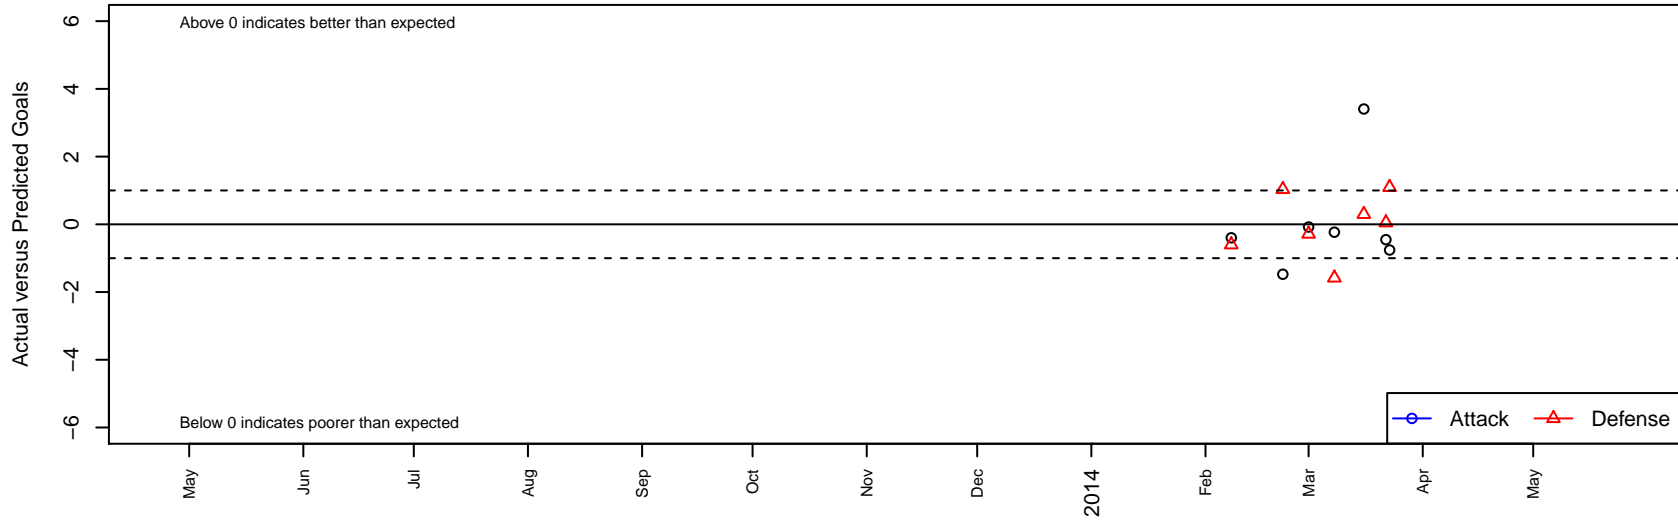

RSA Elite Goucher G02

Rainier Soccer Alliance
 Puyallup, WA
 G02 total strength=-9
 attack=0.05 defense=0.07
 fall league = Spr PSPL Copa U11
 alt names used:
 RSA Elite 02 Goucher

Venues played:
 Spr PSPL Copa U11

RSA Elite Goucher G02
 Dots are actual minus expected GF (blue circles) and GA (red triangles).
 Blue line is smoothed change in attack strength. Red is smoothed change in defense strength.

	date	home		away		venue	pred.home	pred.away
3574	2014-03-23	RSA Elite Goucher G02	0	Seattle Celtic Black G02	0	Spr PSPL Copa U11	0.758	1.1
3554	2014-03-22	RSA Elite Goucher G02	0	FC Crush MMII G02	2	Spr PSPL Copa U11	0.453	2.0
3515	2014-03-16	Seattle Celtic Orange G02	0	RSA Elite Goucher G02	6	Spr PSPL Copa U11	0.296	2.6
3389	2014-03-08	NW United Ortiz G02	4	RSA Elite Goucher G02	1	Spr PSPL Copa U11	2.418	1.2
3293	2014-03-01	RSA Elite Goucher G02	0	TC United Blue G02	3	Spr PSPL Copa U11	0.079	2.7
3222	2014-02-22	Seattle Celtic White G02	0	RSA Elite Goucher G02	0	Spr PSPL Copa U11	1.033	1.5
3163	2014-02-08	Kajumulo FC Farasi G02	2	RSA Elite Goucher G02	1	Spr PSPL Copa U11	1.398	1.4